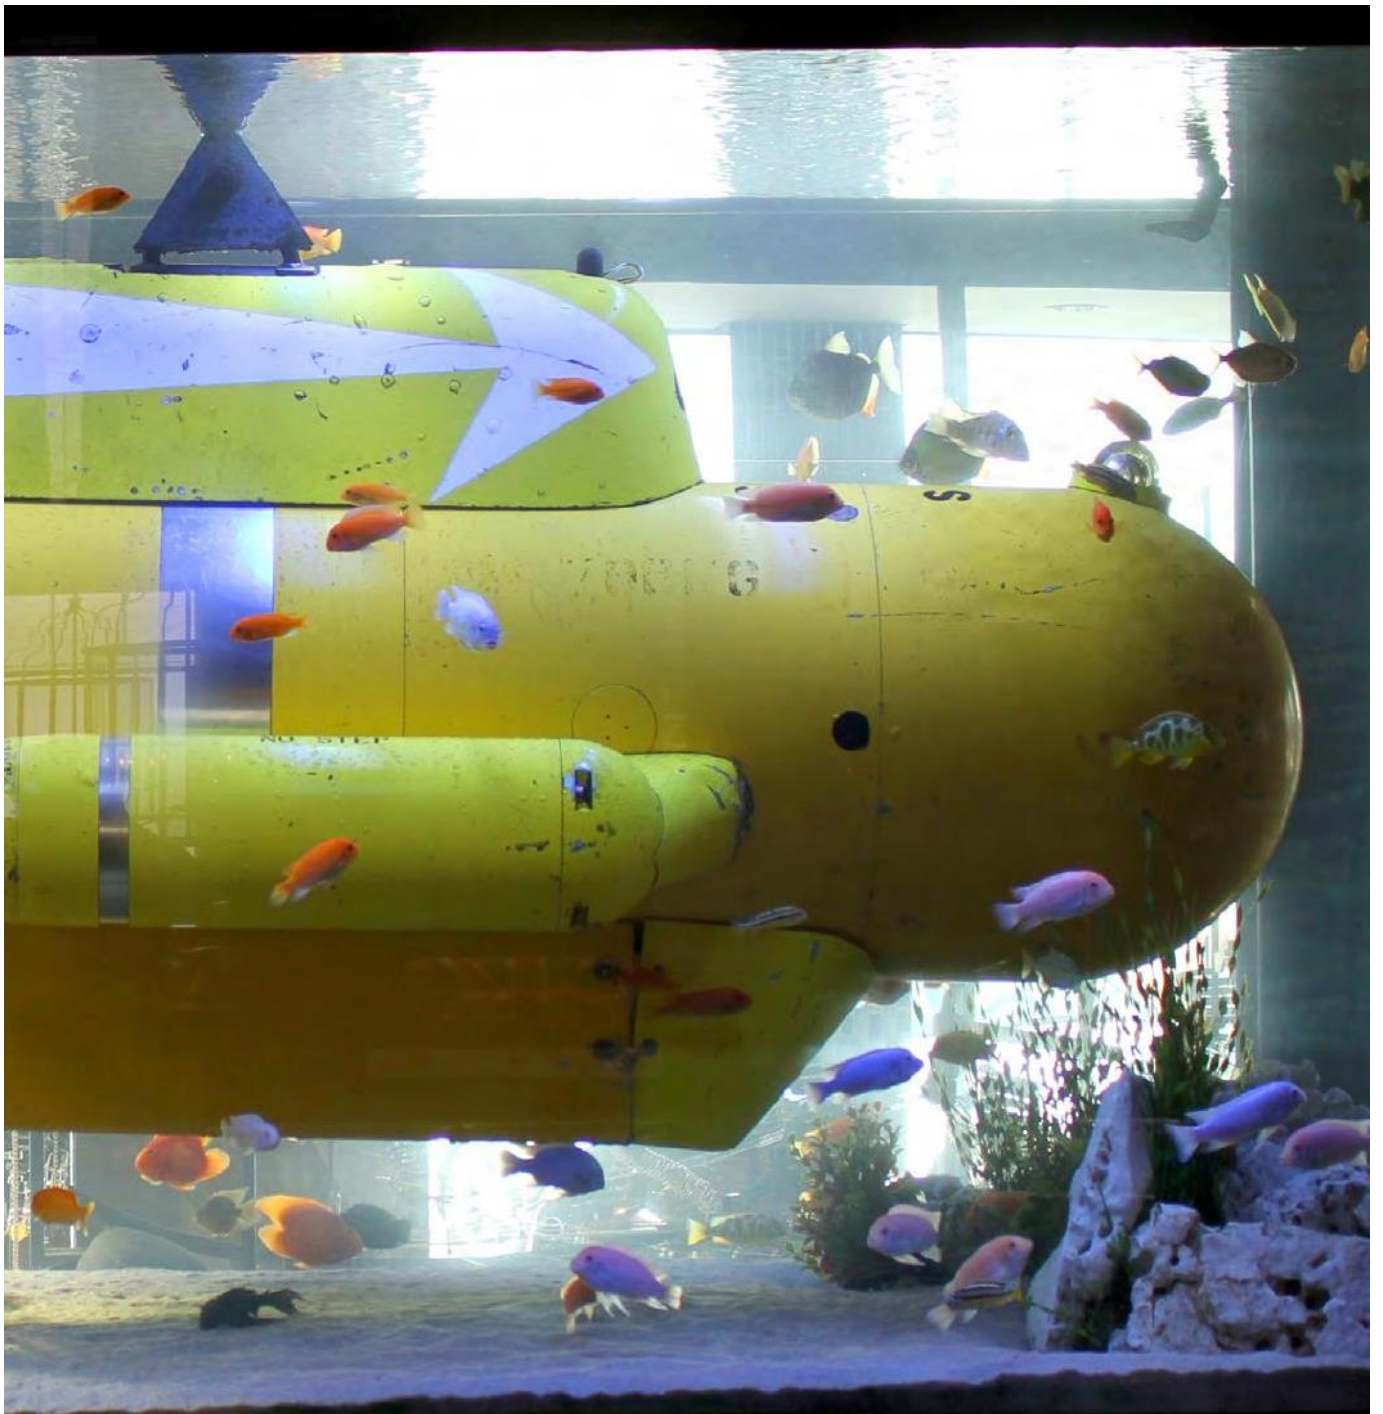

# Coastal Drift

Vol. 3

THE SPRING &  
SUMMER ISSUE

TIMOTHY OULTON

Newsworthy Stories, People, Places, Happenings, Inspirations and other tales of Daring Authenticity

A Publication of Timothy Oulton

ISSU

Timothy OULTON – COASTAL DRIFT  
The Spring & Summer issue 2015

## THE TIMOTHY OULTON'S VINTAGE COLLECTION

When Paul McCartney penned the lyrics to "Yellow Submarine" in 1966, specifically for Ringo Starr to perform the vocals, he says he was thinking of a happy place; a song for children about an old mariner reliving past tales. This carefree image is replaced by a somewhat more perilous one in the story of our own Yellow Submarine; the heart and soul of Timothy Oulton's Vintage Collection. Officially called the PAP 104 MK5, our Yellow Submarine originally had a much more serious purpose than its cheerful colour - and the Beatles hit - might suggest.

First introduced in the 1950s and known technically as ROV (remotely operated underwater vehicle) Subsea Mine Identification System, our Yellow Submarine was produced by engineering giants ECA Robotics. It was later deployed during the Gulf War where it was tasked with clearing a safe passage through minefields after the damage of two US ships in the region off Kuwait. A mission which it completed successfully.

PAP minesweepers operate by means of a guide-rope, steered remotely to navigate through the water and identify the mines via camera or sonar. The mine is then destroyed by a controlled explosion or by severing the mooring cable. PAP vehicles have completed more than 45,000 operations including many successful combat missions and are still in service with around 20 navies across the globe.